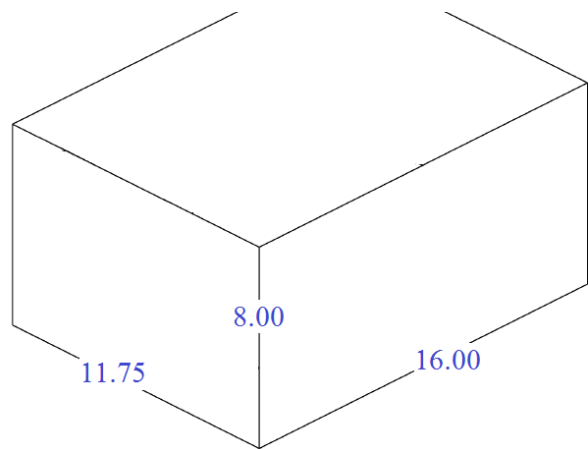

6 GAL WT0601