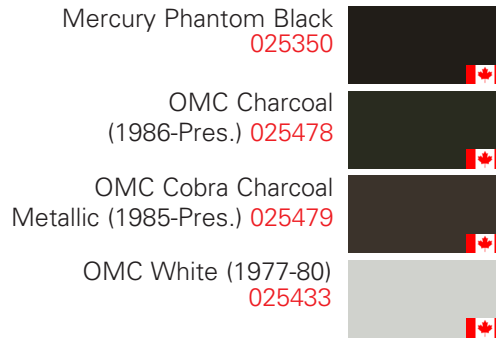

Engine Paint

Printed swatch may differ from actual paint color.

Zinc Primers

Sandable Primer

Clear Coat Paint

Color Vision Paint

Primer

Creates the smooth, bondable surface you need for maximum paint adhesion

Engine paint

The OEM colors you need, in oil-, gas-, and solvent-resistant formulations

Finishing

Fortifies the finished surface against harsh environmental conditions

The Big Button

Comes In a Can but Sprays Like a Gun