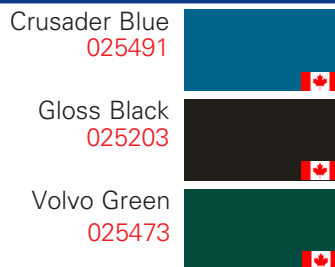

Engine Paint

Printed swatch may differ from actual paint color.

Zinc Primers

Sandable Primer

Clear Coat Paint

Color Vision Paint

Primer

Creates the smooth, bondable surface you need for maximum paint adhesion