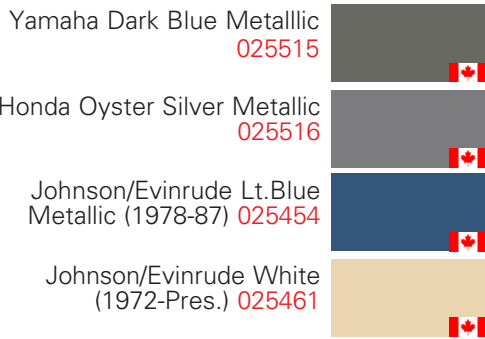

Engine Paint

Printed swatch may differ from actual paint color.

Zinc Primers

Sandable Primer

Clear Coat Paint

Color Vision Paint

Primer

Creates the smooth, bondable surface you need for maximum paint adhesion

Engine paint

The OEM colors you need, in oil-, gas-, and solvent-resistant formulations

Finishing

Fortifies the finished surface against harsh environmental conditions

The Big Button

Comes In a Can but Sprays Like a Gun