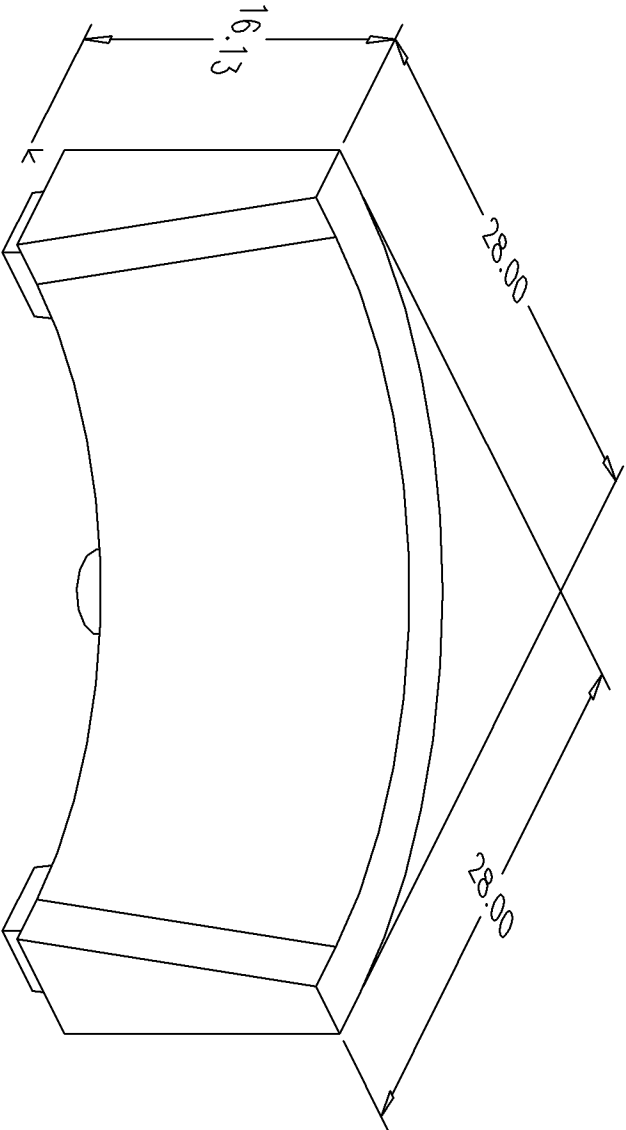

BILL of MATERIALS

Qty.	DESCRIPTION
3	1/4-20 ALUMINUM INSERTS
	OVERALL HEIGHT 16.125"

NO.	REVISION	DATE

NOTE: ALL EDGES R0.38
UNLESS OTHERWISE NOTED

PAGE 1 OF 3

THIS DRAWING AND THE ATTACHED DRAWINGS (AND THE DATA SHOWN THEREON) IS CONFIDENTIAL AND PROPRIETARY AND SHALL NOT BE USED, DISCLOSED TO OTHERS, REPRODUCED FOR ANY PURPOSE EXCEPT FOR QUOTATION TO OR ORDER BY MOELLER MARINE PRODUCTS, INC. AND/OR ITS SUBSIDIARIES WITHOUT THEIR WRITTEN CONSENT TO THE USE OF SUCH DRAWINGS AND/OR DATA.

DESCRIPTION	28" RADI CORNER BACK		
PART #	ST1744-RG	COLOR	BLACK
MATERIAL	REGRIND LINEAR POLYETHYLENE		
TOLERANCES	±1.5% UNLESS OTHERWISE NOTED		
WALL THK.	0.150 NOMINAL	DATE	6/16/06
DRAWN BY	MOELLER ENGINEERING		