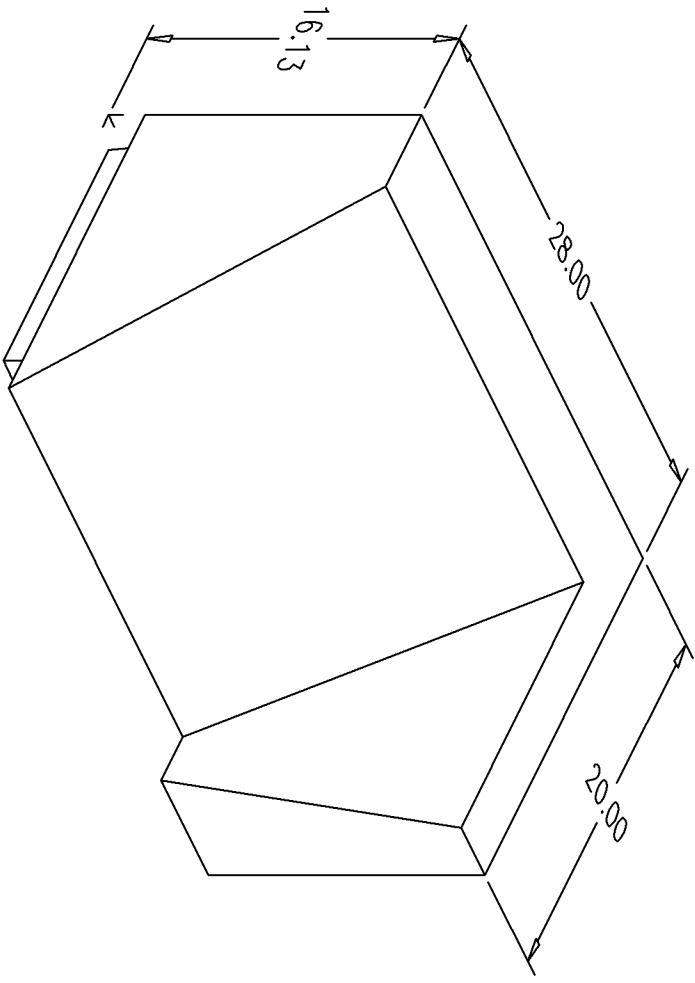

BILL of MATERIALS

Qty.	DESCRIPTION
5	1/4-20 ALUMINUM INSERTS
	OVERALL HEIGHT 16.125"

NO.

REVISION

DATE

NOTE: ALL EDGES R0.38
UNLESS OTHERWISE NOTED

PAGE 1 OF 4

THIS DRAWING AND THE ATTACHED DRAWINGS (AND THE DATA SHOWN THEREON) IS CONFIDENTIAL AND PROPRIETARY AND SHALL NOT BE USED, DISCLOSED TO OTHERS, REPRODUCED FOR ANY PURPOSE EXCEPT FOR QUOTATION TO OR ORDER BY MOELLER MARINE PRODUCTS, INC. AND/OR ITS SUBSIDIARIES WITHOUT THEIR WRITTEN CONSENT TO THE USE OF SUCH DRAWINGS AND/OR DATA.

DESCRIPTION	20" LOUNGE BACK RIGHT		
PART #	ST1741-RG	COLOR	BLACK
MATERIAL	REGRIND LINEAR POLYETHYLENE		
TOLERANCES	±1.5% UNLESS OTHERWISE NOTED		
WALL THK.	0.150 NOMINAL	DATE	8/17/06
DRAWN BY	MOELLER ENGINEERING		

BOTTOM VIEW
8/17/06