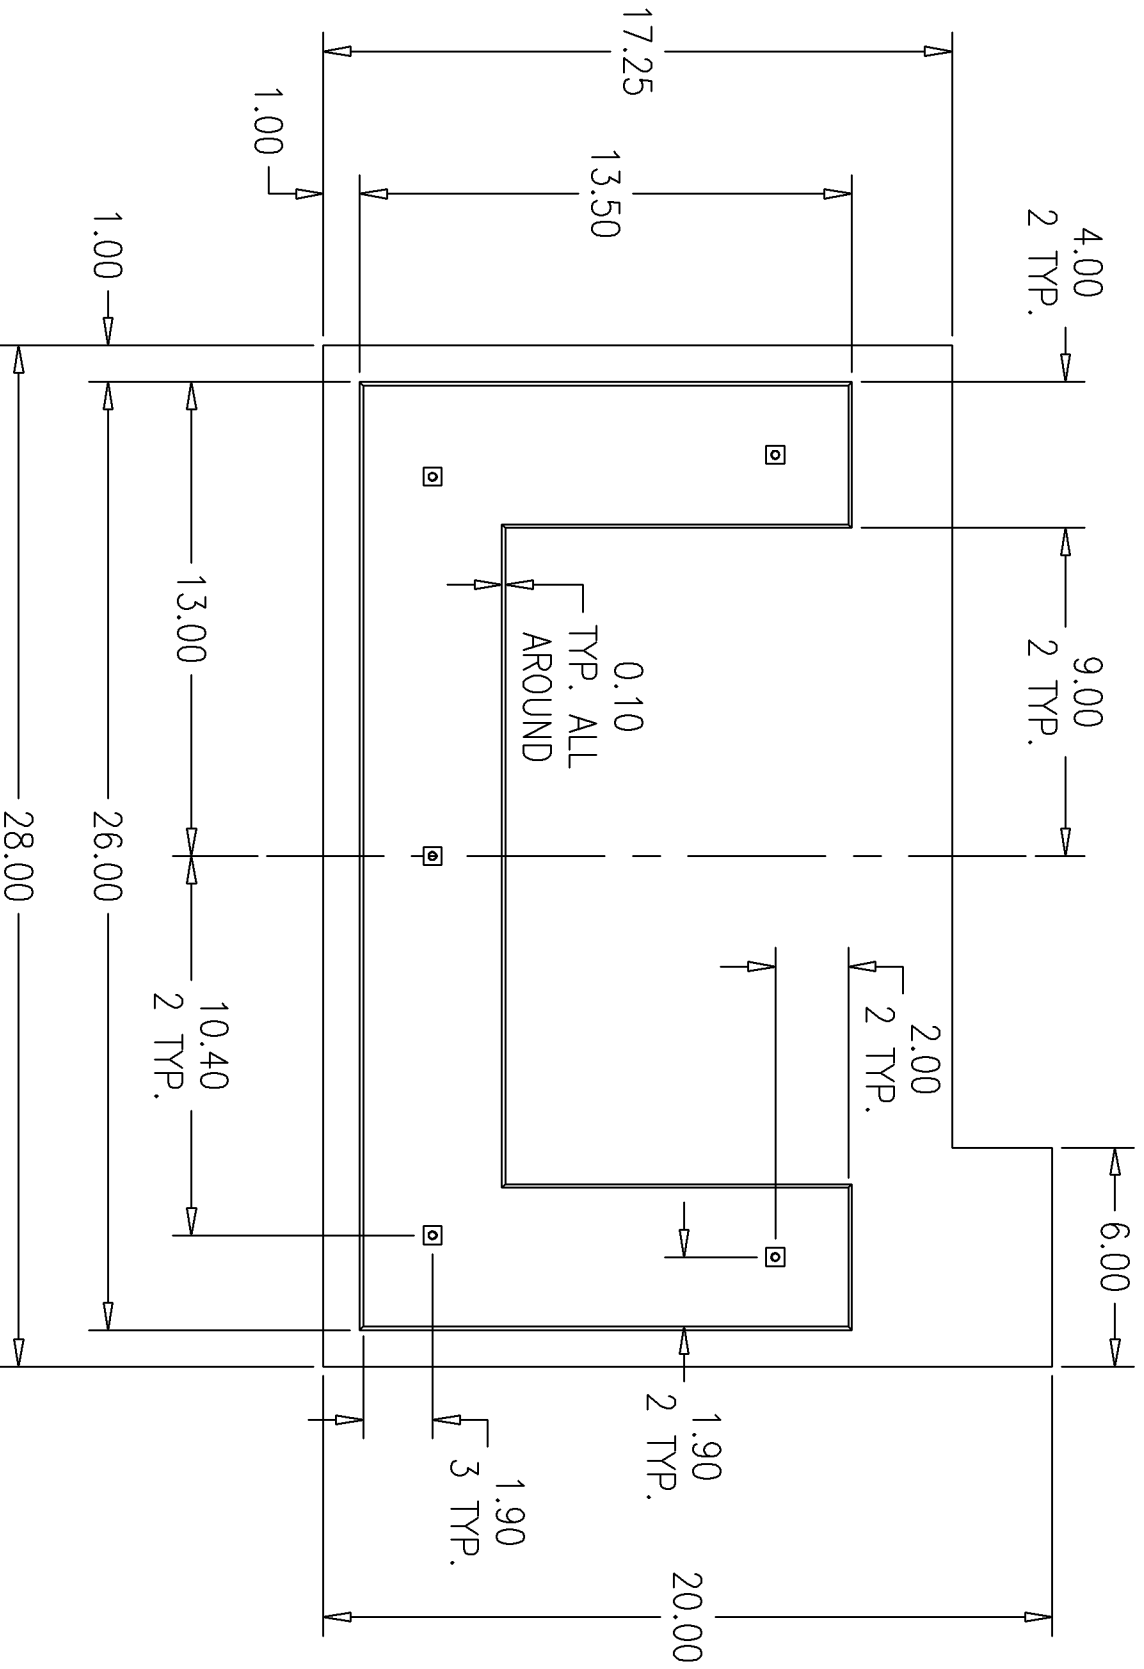

BILL of MATERIALS

Qty.	DESCRIPTION
5	1/4-20 ALUMINUM INSERTS
	OVERALL HEIGHT 16.125"

NO.

REVISION

DATE

NOTE: ALL EDGES R0.38
UNLESS OTHERWISE NOTED

PAGE 1 OF 4

THIS DRAWING AND THE ATTACHED DRAWINGS (AND THE DATA SHOWN THEREON) IS CONFIDENTIAL AND PROPRIETARY AND SHALL NOT BE USED, DISCLOSED TO OTHERS, REPRODUCED FOR ANY PURPOSE EXCEPT FOR QUOTATION TO OR ORDER BY MOELLER MARINE PRODUCTS, INC. AND/OR ITS SUBSIDIARIES WITHOUT THEIR WRITTEN CONSENT TO THE USE OF SUCH DRAWINGS AND/OR DATA.

DESCRIPTION	20" LOUNGE BACK RIGHT		
PART #	ST1741-RG	COLOR	BLACK
MATERIAL	REGRIND LINEAR POLYETHYLENE		
TOLERANCES	±1.5% UNLESS OTHERWISE NOTED		
WALL THK.	0.150 NOMINAL	DATE	8/17/06
DRAWN BY	MOELLER ENGINEERING		

BOTTOM VIEW
8/17/06